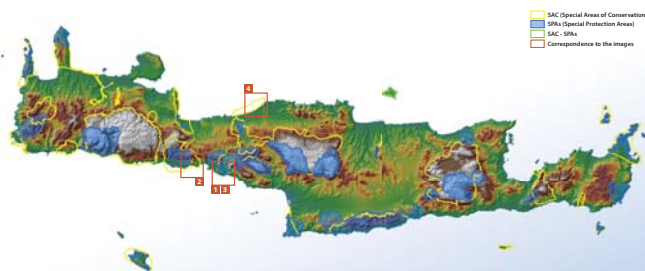

Nature sculpted by time

Be part of it,
protect it!

Marine protected areas of Rethymno Regional Unit

Development and Promotion of the
NATURA 2000 Network in Crete

- Operational Programme of Crete and Aegean Islands 2007-2013
- Co-funded by Greece and the European Union